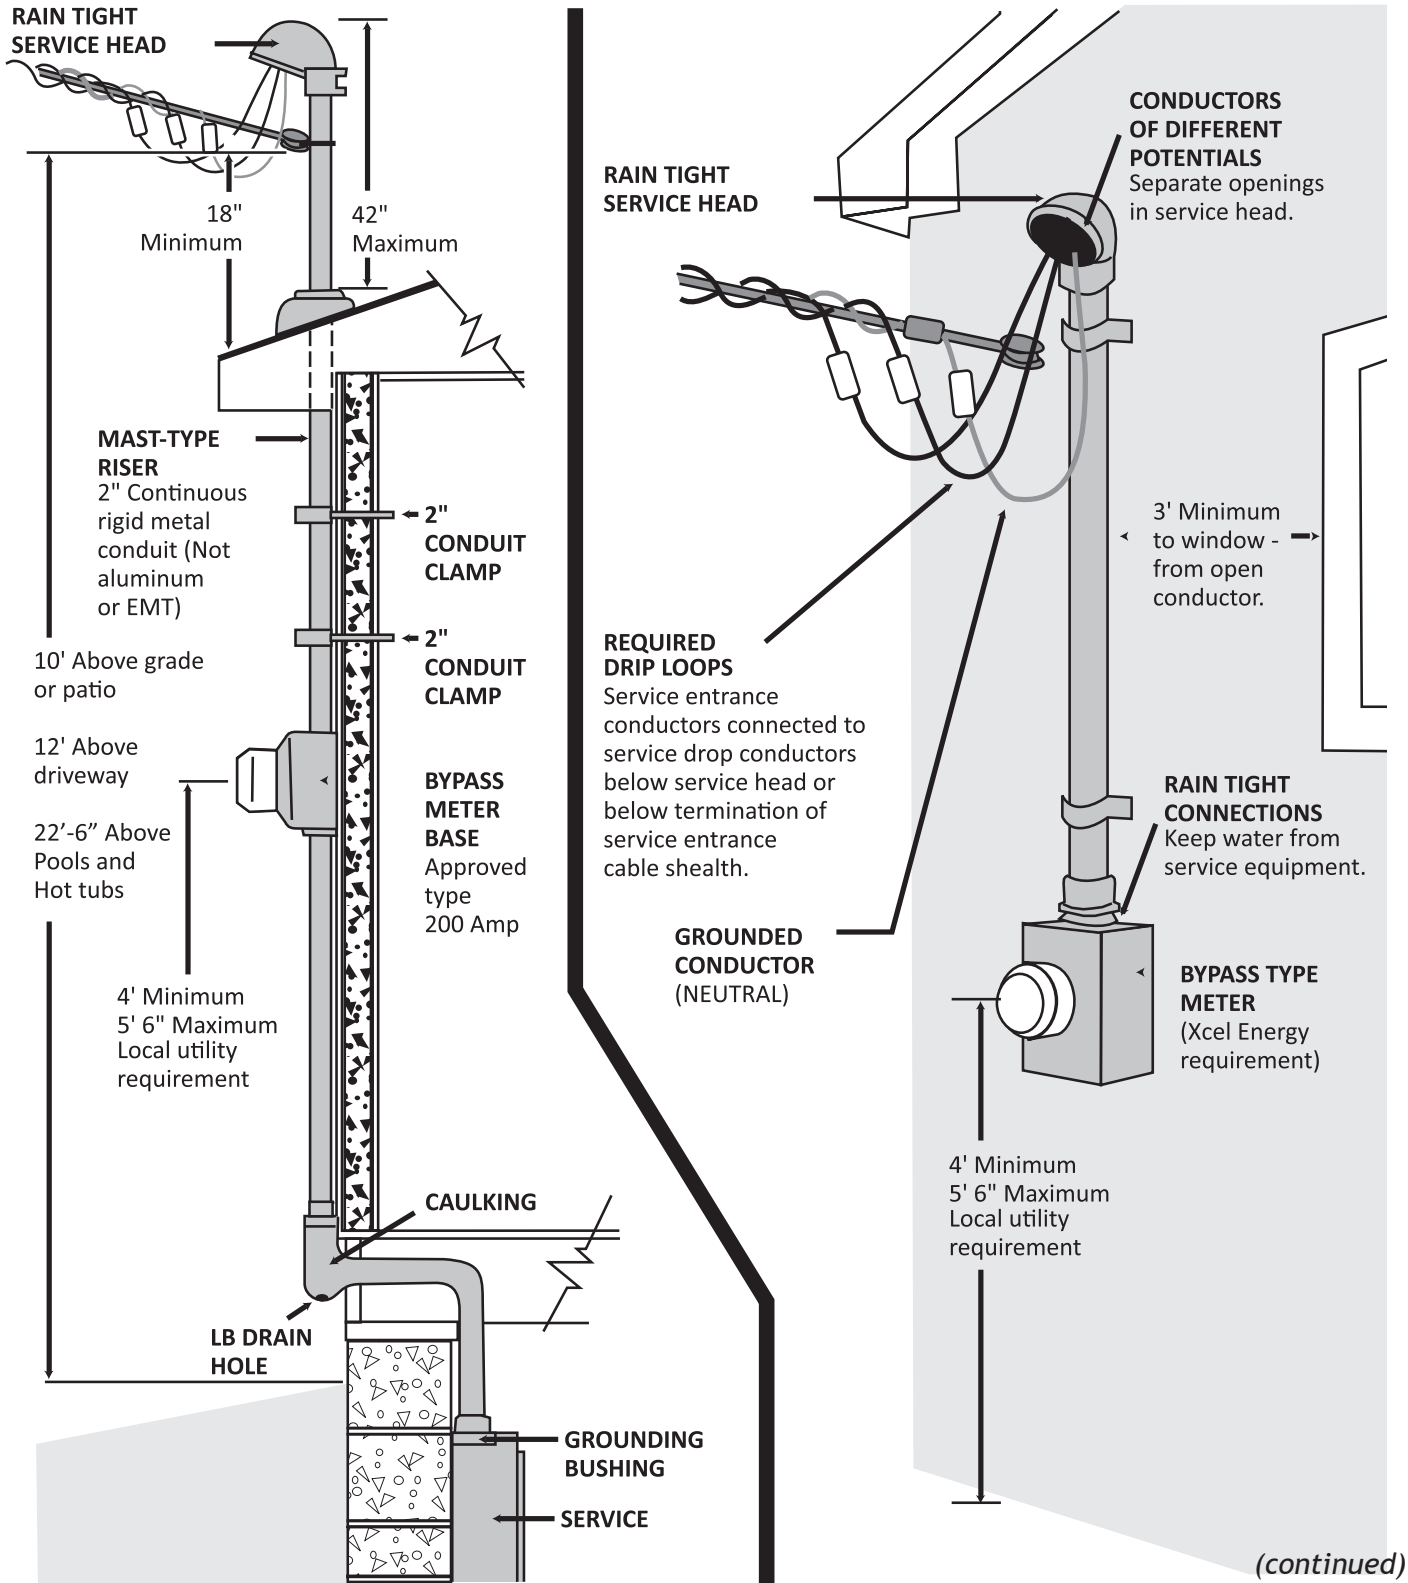

# Meter and Panel Wiring Info Sheet (cont.)

THIS TABLE MAY BE USED FOR a dwelling unit main power feed or main power service ONLY.

## Service panel with required disconnect

If the service entrance conductors are installed more than 5 feet from point of entrance into house.