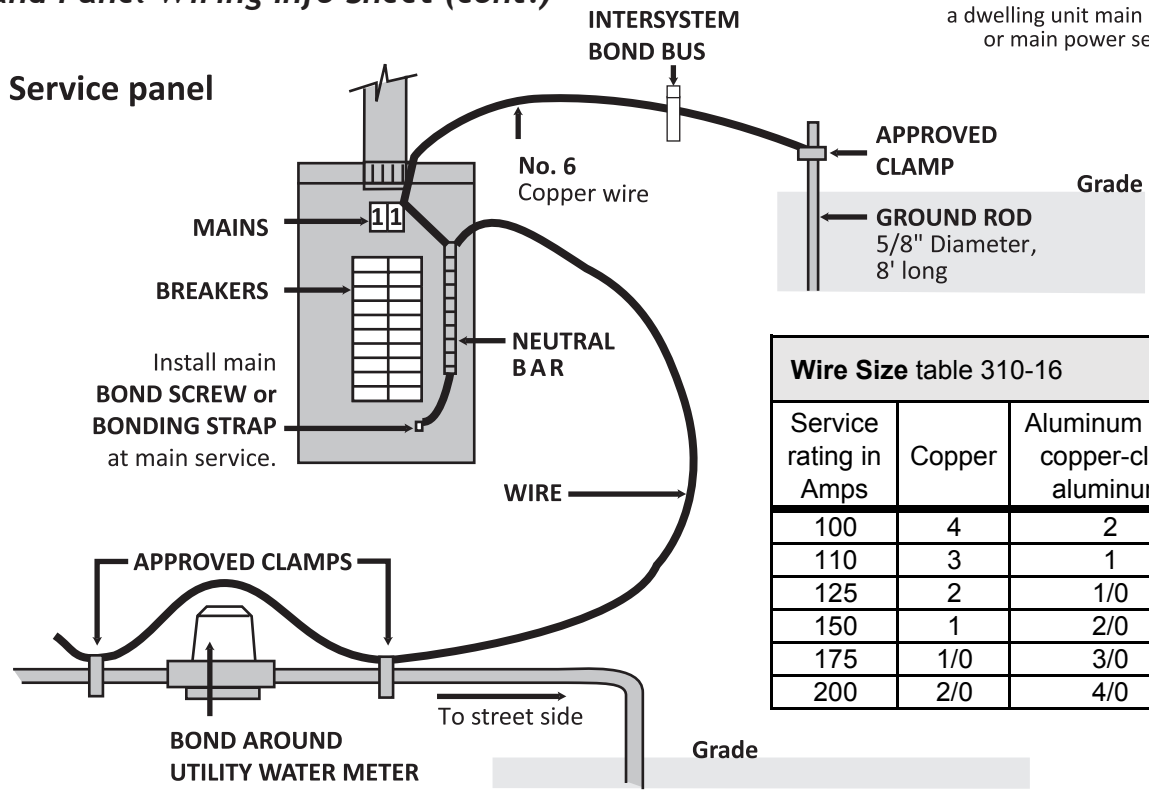

# Meter and Panel Wiring Info Sheet (cont.)

THIS TABLE MAY BE USED FOR a dwelling unit main power feed or main power service ONLY.

## Service panel with required disconnect

If the service entrance conductors are installed more than 5 feet from point of entrance into house.